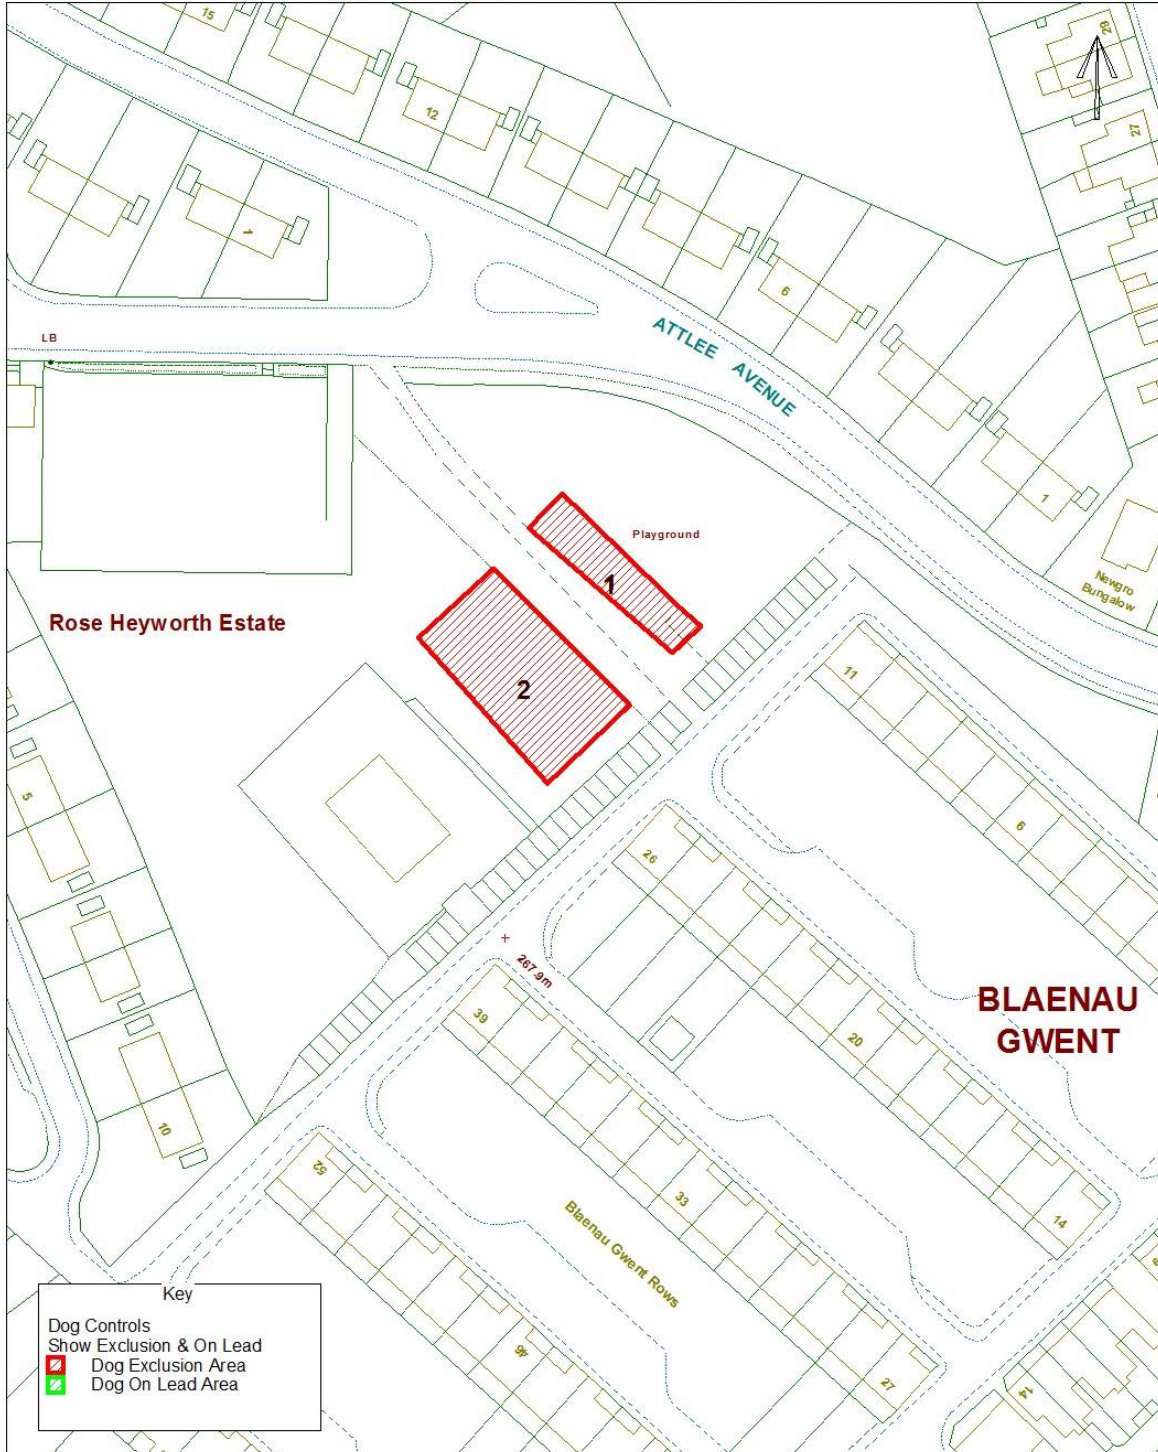

Blaenau Gwent County Borough Council

Dog Controls - Public Space Protection Order

Order Ref. No:	PSPO-DC-022 & PSPO-DC-023
Site Name:	Playgrounds at Blaenau Gwent Rows, Abertillery.
Easting:	321298
Northing:	204888