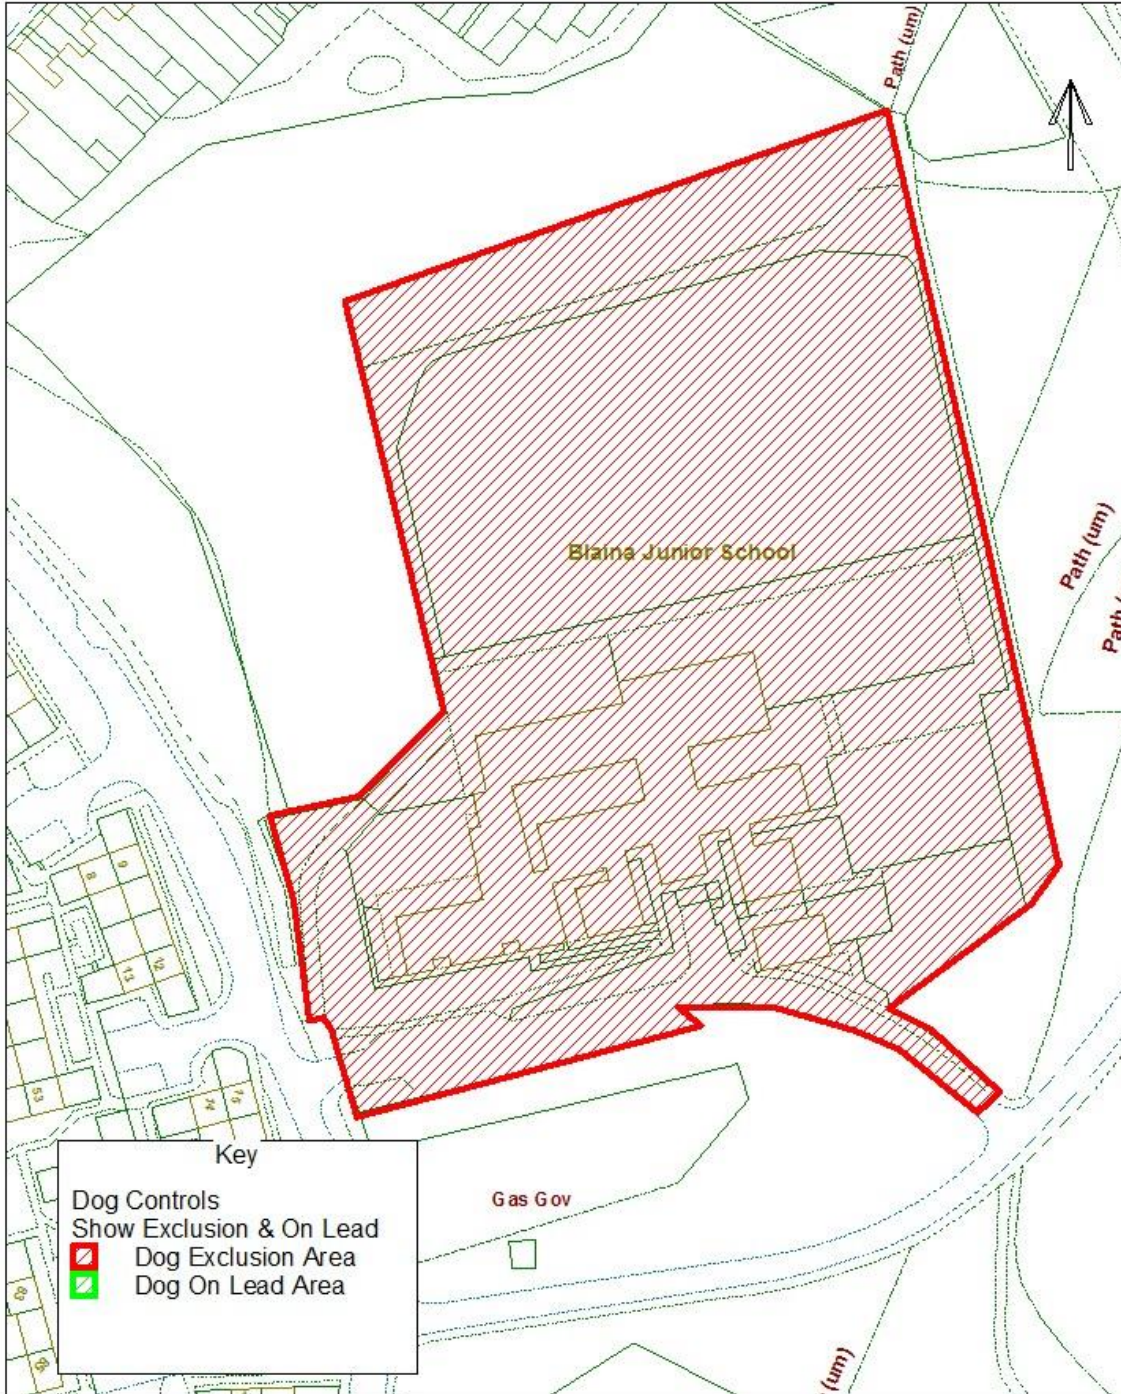

Blaenau Gwent County Borough Council

Dog Controls - Public Space Protection Order

Order Ref. No:	PSPO-DC-036
Site Name:	Ystruth Primary School, East Pentwyn, Blaina
Easting: 320418	Northing: 208246

Reproduced from the Ordnance Survey Mapping with the permission of Her Majesty's Stationary Office (C) Crown Copyright. Unauthorised reproduction infringes Crown Copyright and may lead to prosecution or civil proceedings. BGCC - LA09002L.
Agyrrwyddiad o Fapan'r Ordnance Survey osodolion Blawenau Gwent ydychydig (C) Hysbysu'r Gwlad. Dim hysbysu'r Gwlad heb awgorddi. Dim hysbysu'r Gwlad heb awgorddi. Dim hysbysu'r Gwlad heb awgorddi. BGCC - LA09002L.