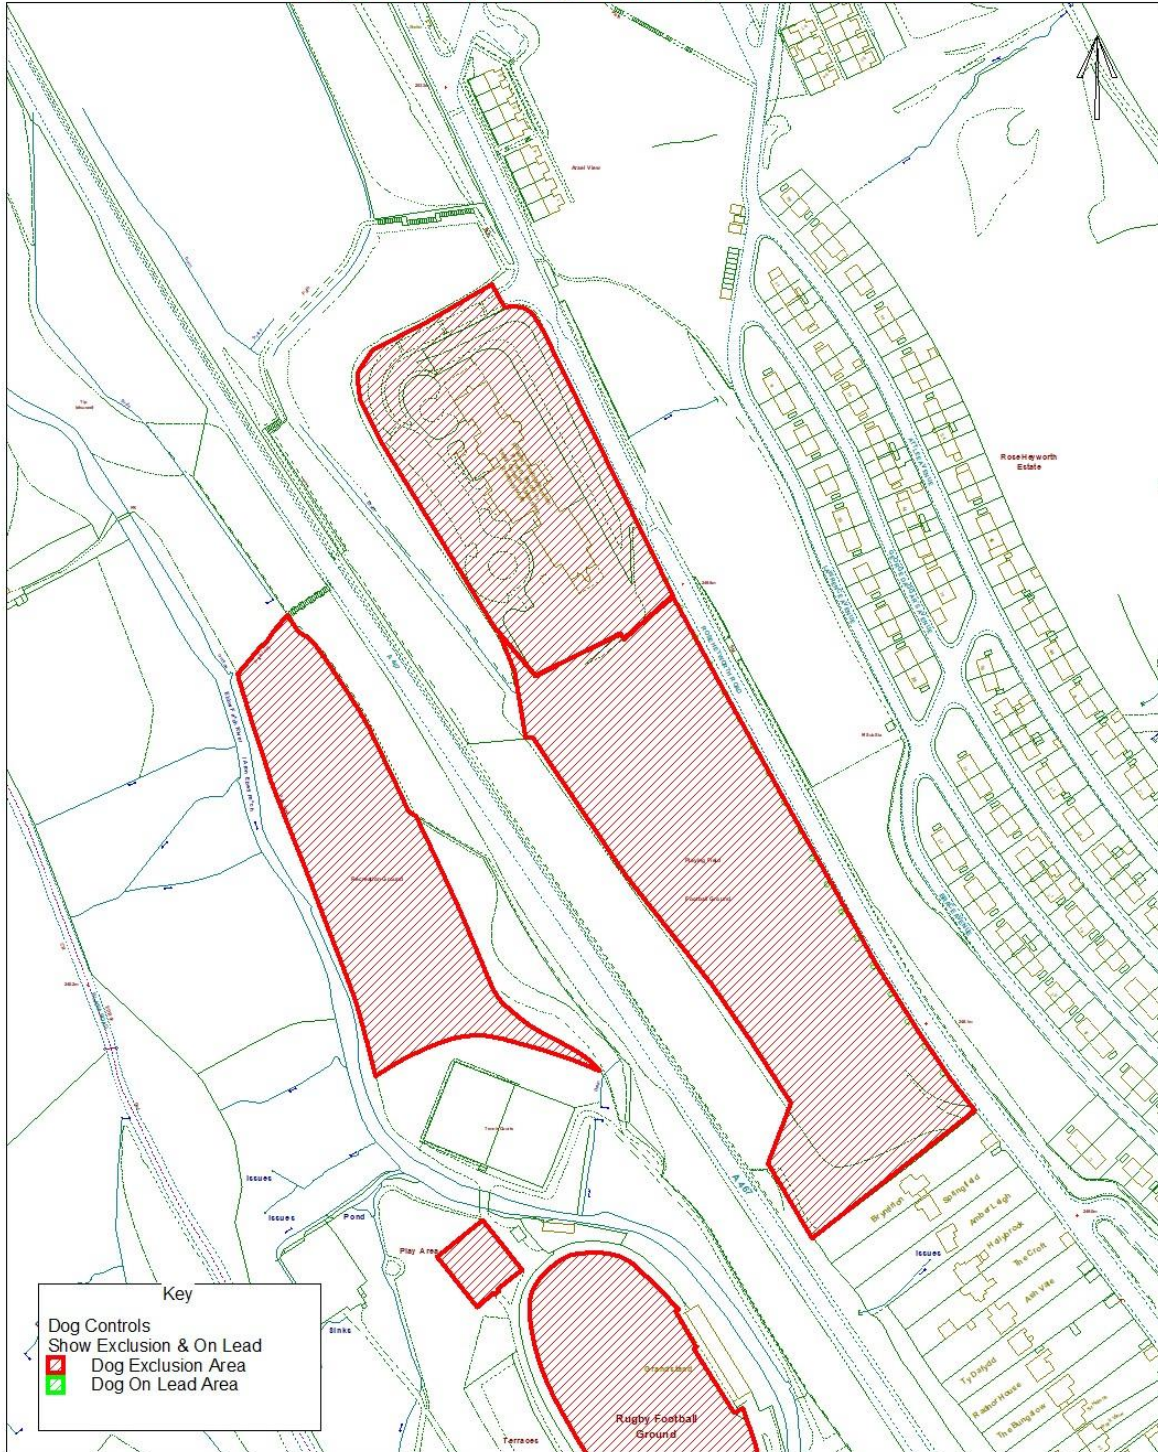

Blaenau Gwent County Borough Council

Dog Controls - Public Space Protection Order

Order Ref. No:	Sports Ground, Roseheath Road, Abertillery
Site Name:	PSPO-DC-026
Eastings:	320768
Northing:	205211