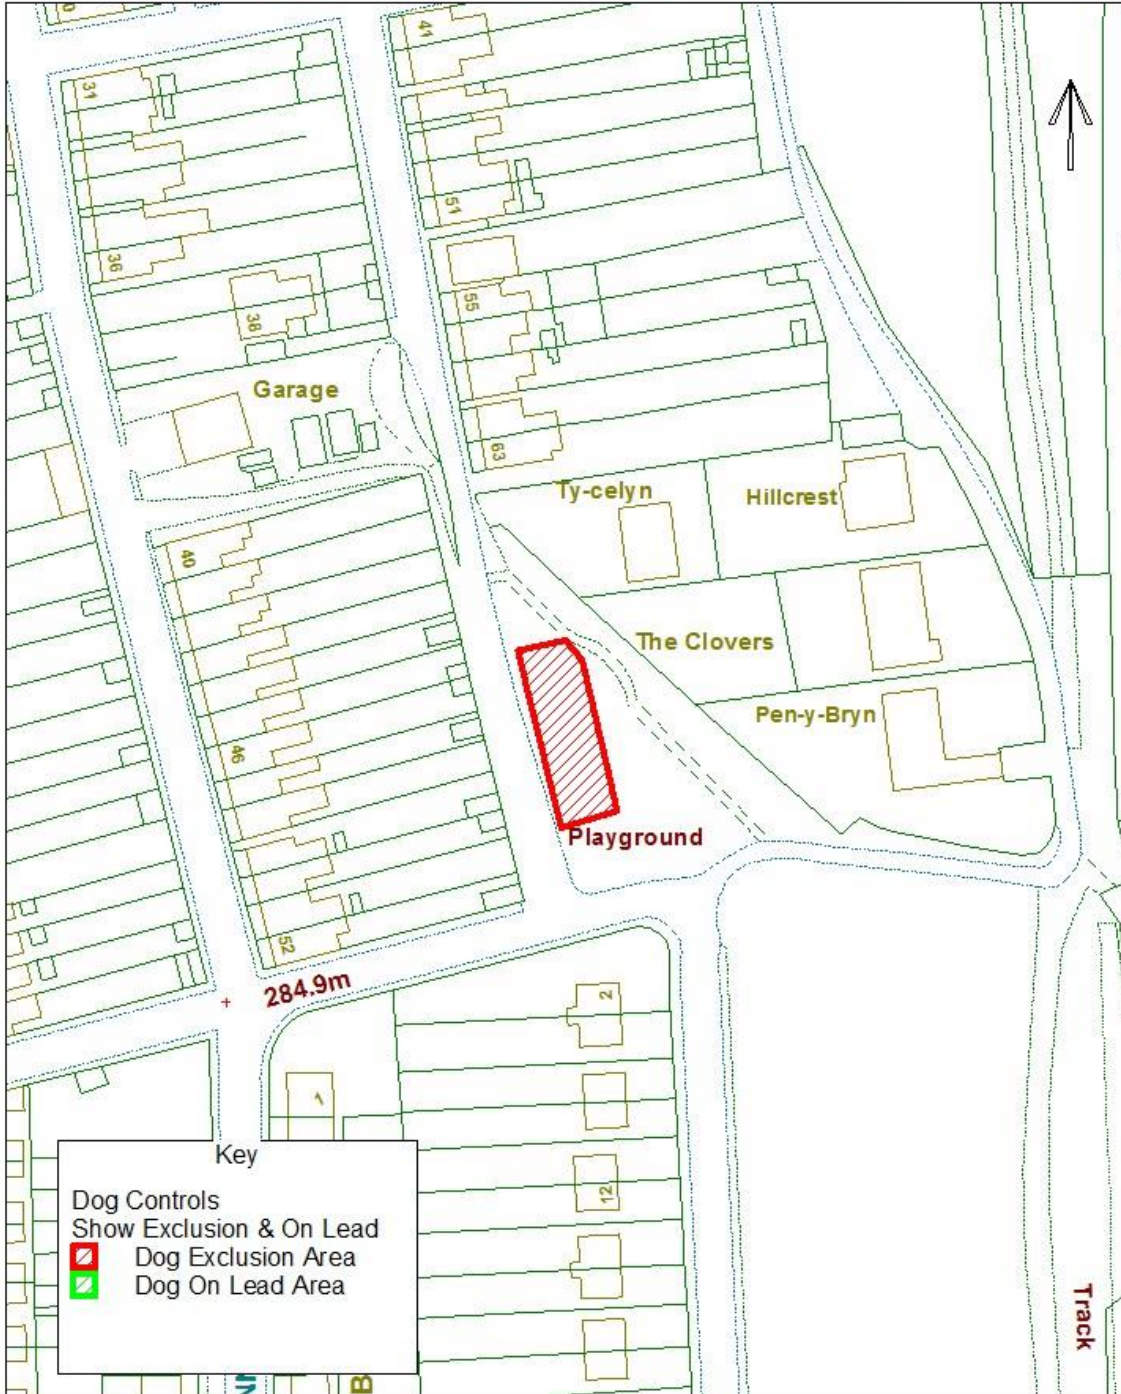

Blaenau Gwent County Borough Council

Dog Controls - Public Space Protection Order

Order Ref. No:	PSPO-DC-033
Site Name:	Playground at Maeshafod, Blaina
Easting: 320292	Northing: 207614

Reproduced from the Ordnance Survey Mapping with the permission of Her Majesty's Stationary Office (C) Crown Copyright. Unauthorised reproduction infringes Crown Copyright and may lead to prosecution or civil proceedings. BGCCB - LA09002L.
Athyroddwyd o Fapan'r Ordnance Survey osodolion Rhodwri Llyda Eri (Kwntwr) (c) Howffra'r y Gwm.
Yrddo athyrodwy heb awdurdod yr tom Howffra'r y Gwm: a gall anwdd at onydd seu osodolion sŵl, BGCCB - LA09002L.