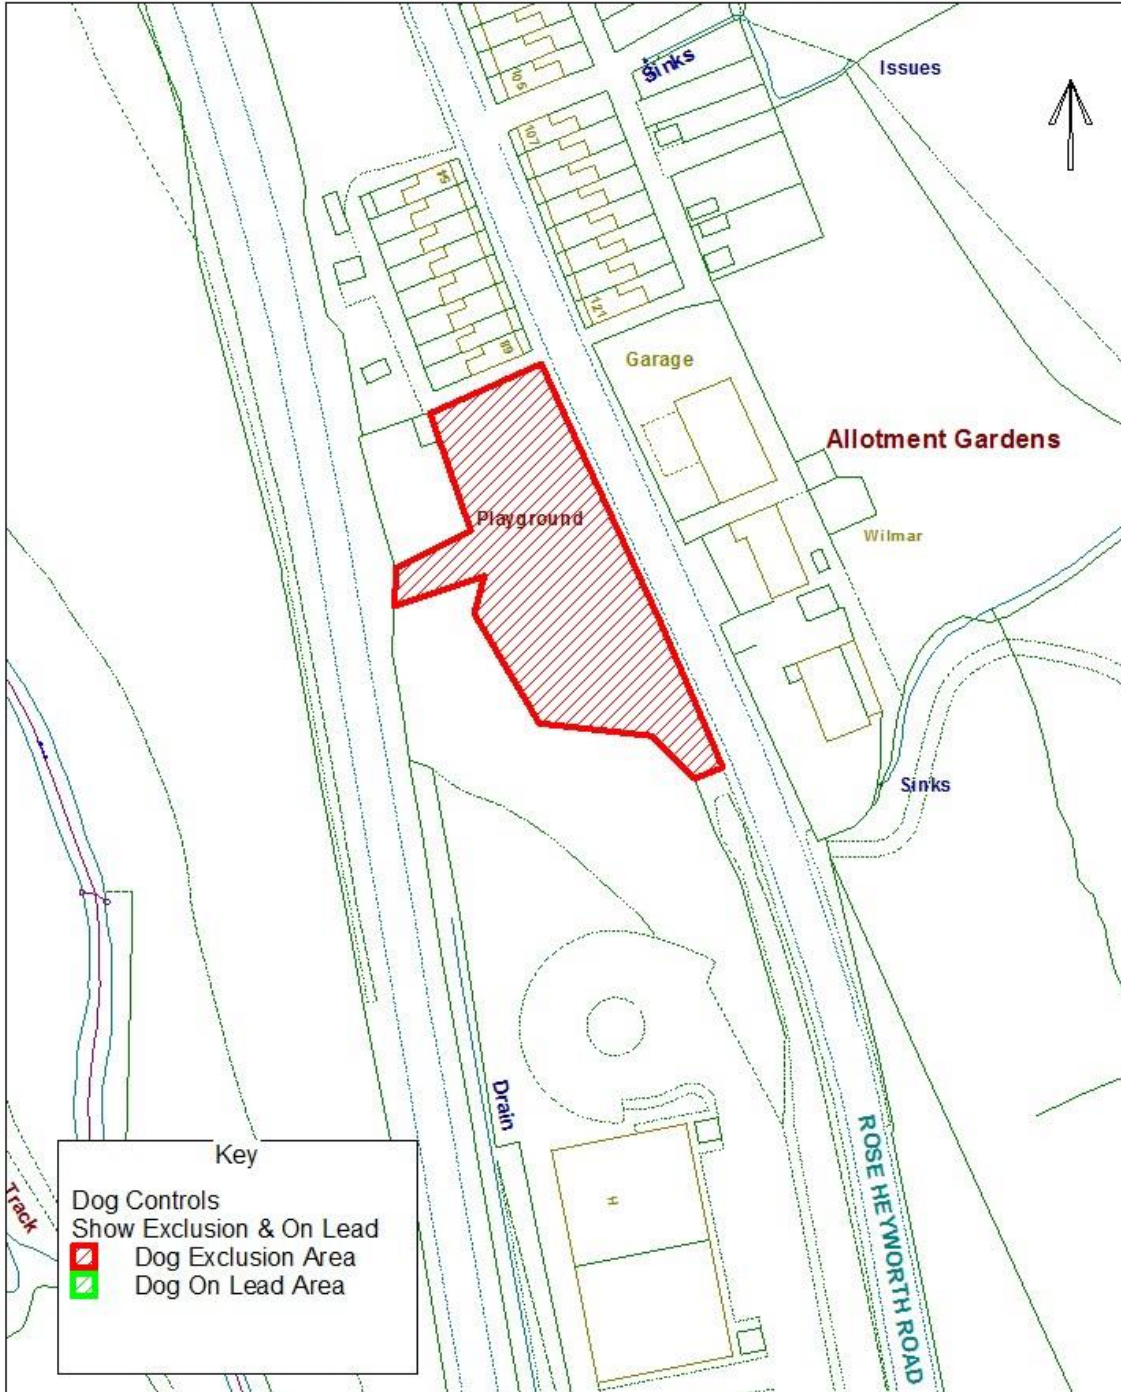

Blaenau Gwent County Borough Council

Dog Controls - Public Space Protection Order

Order Ref. No: PSPO-DC-032

Site Name: Playground at Abertillery Road, Blaina

Easting: 320357 Northing: 206199

Atgynwngyd o Fapan'r Ordnance Survey osodolir Rhwystr Llysoedd (Llysoedd) yd Hwfftraff y Gwmwl. Yn eiddo atgofnodyn heb awdurdod yr eiddo Hwfftraff y Gwmwl a gall arwain at orfodau neu orfodau sŵl. BGCC - LA09002L.