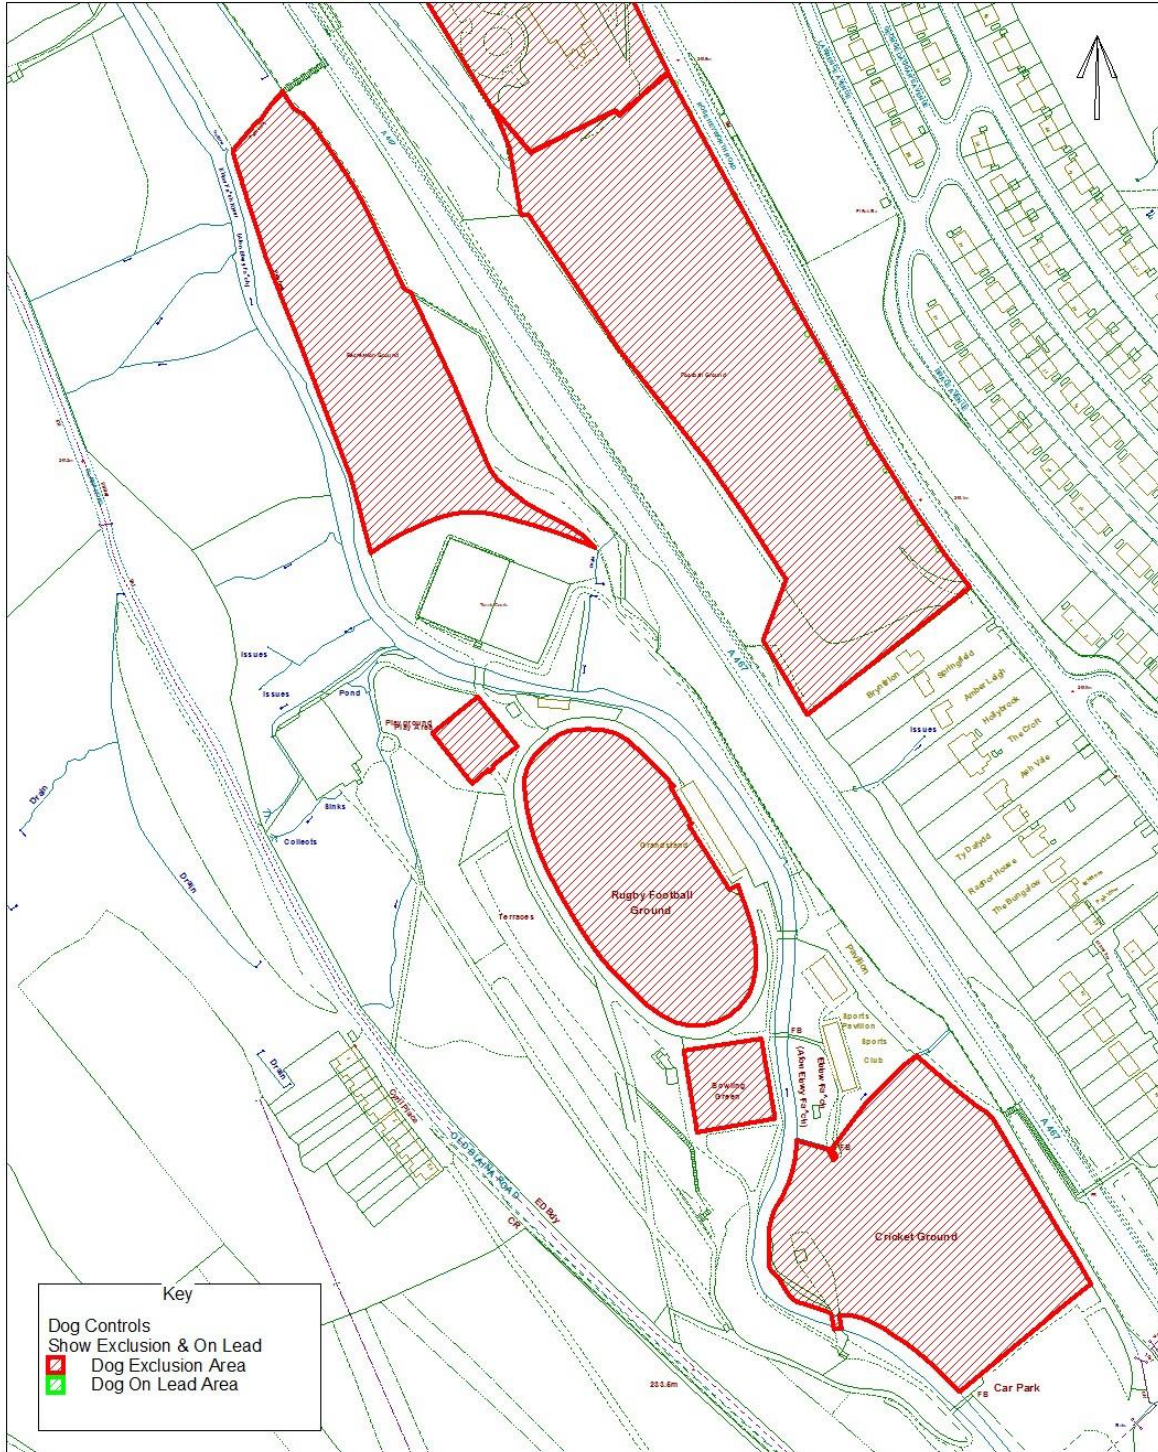

Blaenau Gwent County Borough Council

Dog Controls - Public Space Protection Order

Order Ref. No:	PSPO-DC-024
Site Name:	Abertillery Park, Cyril Place, Abertillery.
Easting: 320770	Northing: 204959