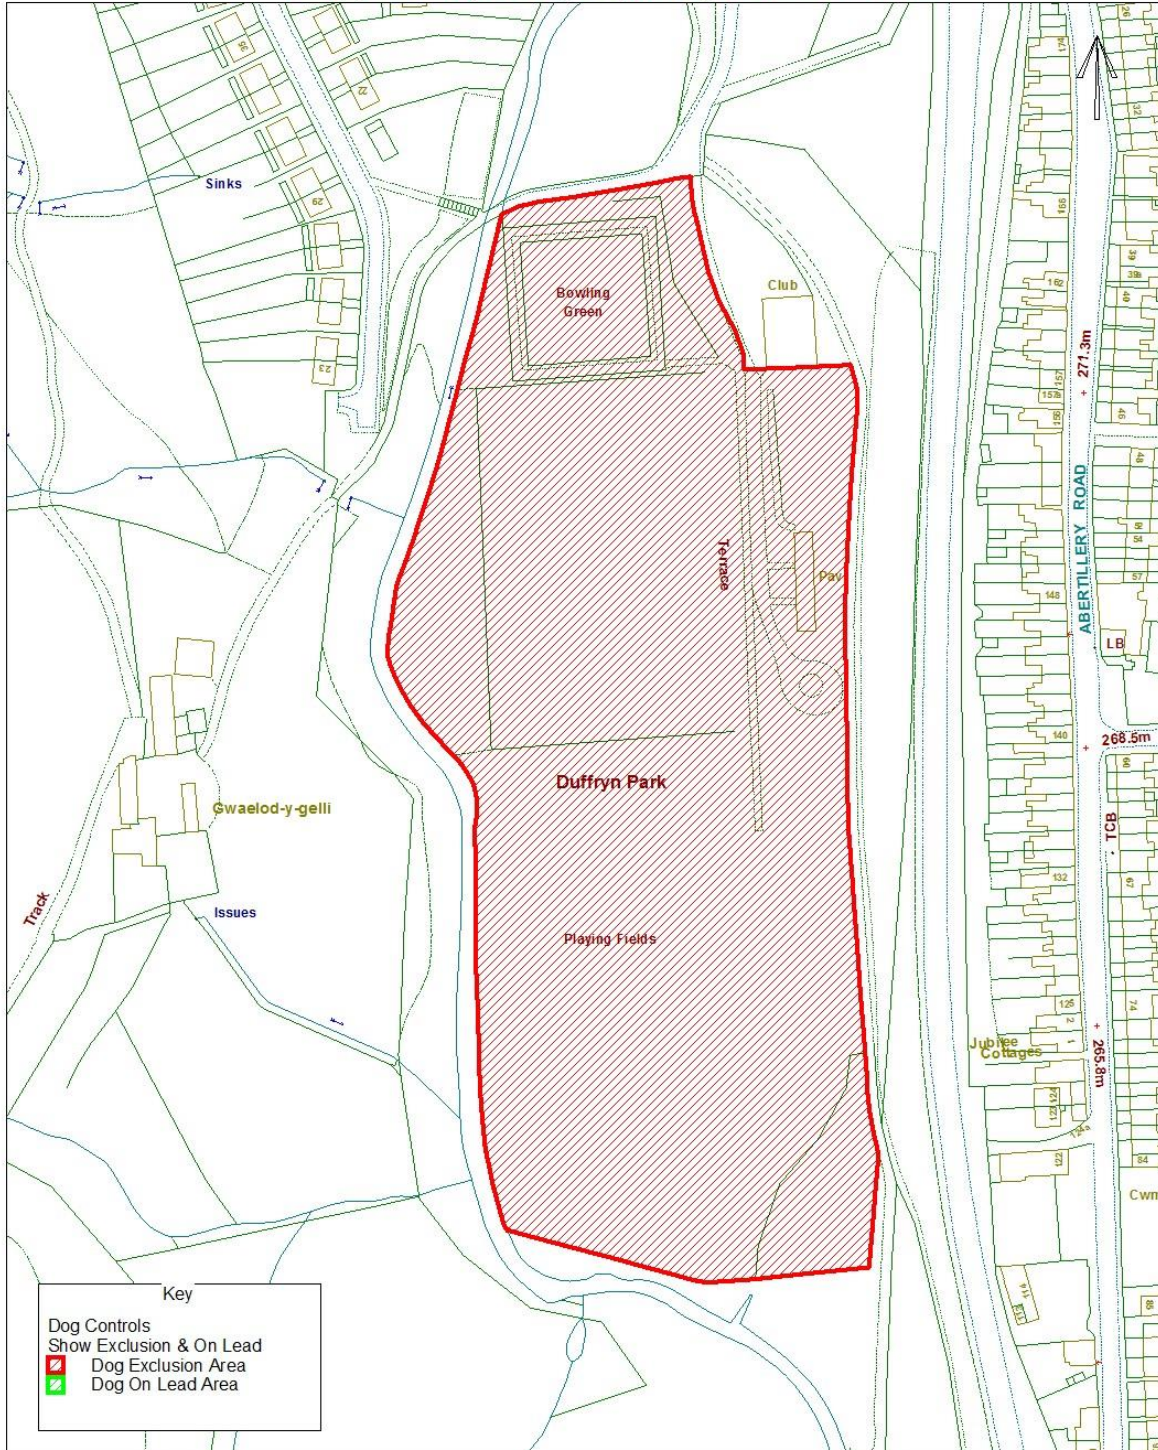

Blaenau Gwent County Borough Council

Dog Controls - Public Space Protection Order

Order Ref. No:	PSP0-DC-034
Site Name:	Duffryn Park, Blaina
Easting:	319951
Northing:	207310