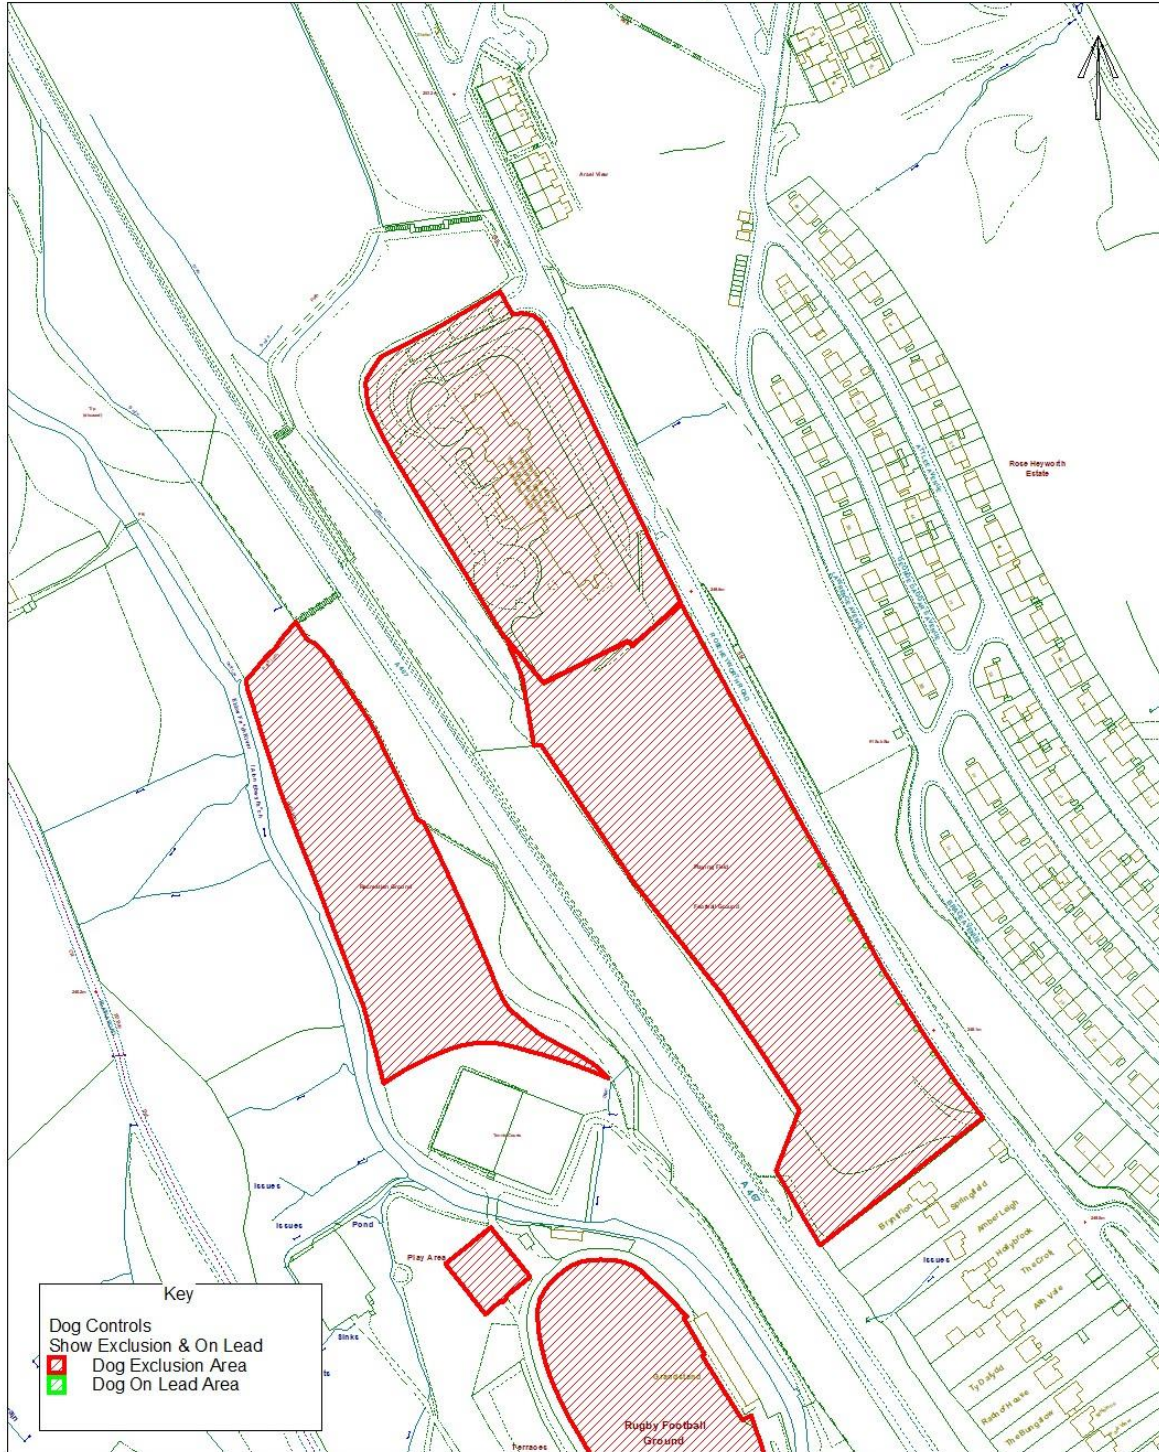

Blaenau Gwent County Borough Council

Dog Controls - Public Space Protection Order

Order Ref. No:	Abertillery Learning Community, Roseheyworth Road
Site Name:	PSPO-DC-025
Eastings:	320765
Northing:	205214